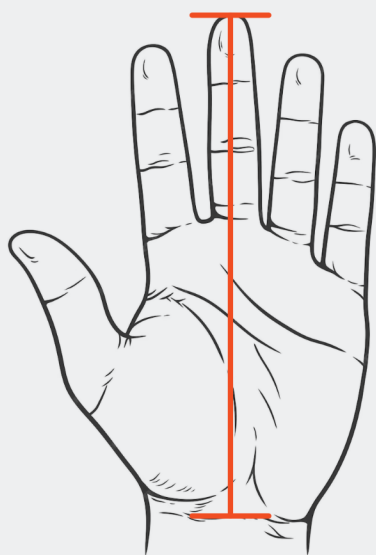

SIZE CHART GLOVES

SIZE CHART: GLOVES

MK1PGY - L

MK1 PLAYER GLOVES

Measure from top of middle finger to wrist.

MEASUREMENT

MODEL

5"	MK1PGY
7"	MK1PGS
7 1/2"	MK1PGM
8"	MK1PGL

MK3PG3S-L

MK3 PLAYER GLOVES

Measure from top of middle finger to wrist.

MEASUREMENT

MODEL

7"	MK3PGS
7 1/2"	MK3PGM
8"	MK3PGL

MK5PG9 - 13

MK5 PLAYER GLOVES

Measure from top of middle finger to wrist.

MEASUREMENT

MODEL

5 3/4"	MK5PG9
7"	MK5PG11
8 1/2"	MK5PG13

SIZE CHART: SHIN PADS

MK1SP11-15

MK1 **SHIN PADS**

Measure from middle of your knee to ankle.