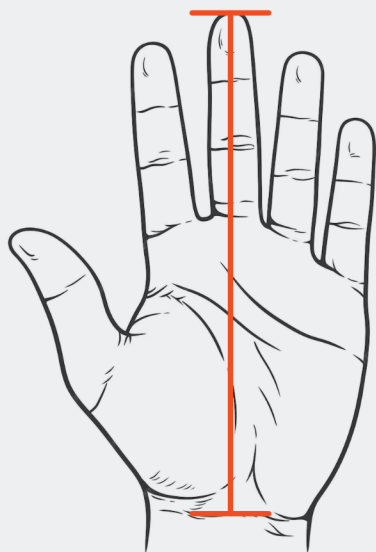

SIZE CHART GLOVES

SIZE CHART: GLOVES

MK1PGY - L

MK1 PLAYER GLOVES

Measure from top of middle finger to wrist.

MEASUREMENT

MODEL

5"	MK1PGY
7"	MK1PGS
7 1/2"	MK1PGM
8"	MK1PGL

MK3PG3S-L

MK3 PLAYER GLOVES

Measure from top of middle finger to wrist.

MEASUREMENT

MODEL

7"	MK3PGS
7 1/2"	MK3PGM
8"	MK3PGL

MK5PG9 - 13

MK5 PLAYER GLOVES

Measure from top of middle finger to wrist.

MEASUREMENT

MODEL

5 3/4"	MK5PG9
7"	MK5PG11
8 1/2"	MK5PG13

SIZE CHART: SHIN PADS

MK1SP11-15

MK1 **SHIN PADS**

Measure from middle of your knee to ankle.