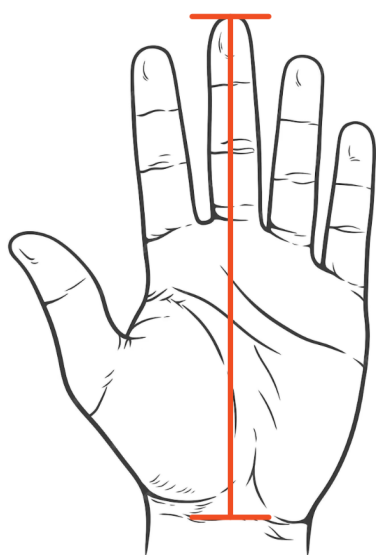

SIZE CHART GLOVES

SIZE CHART: GLOVES

MK1PGY - L

MK1 PLAYER GLOVES

Measure from top of middle finger to wrist.

MEASUREMENT

MODEL

5"	MK1PGY
7"	MK1PGS
7 1/2"	MK1PGM
8"	MK1PGL

MK3PG3S-L

MK3 PLAYER GLOVES

Measure from top of middle finger to wrist.

MEASUREMENT

MODEL

7"	MK3PGS
7 1/2"	MK3PGM
8"	MK3PGL

MK5PG9 - 13

MK5 PLAYER GLOVES

Measure from top of middle finger to wrist.

MEASUREMENT

MODEL

5 3/4"	MK5PG9
7"	MK5PG11
8 1/2"	MK5PG13

SIZE CHART: SHIN PADS

MK1SP11-15

MK1 **SHIN PADS**

Measure from middle of your knee to ankle.